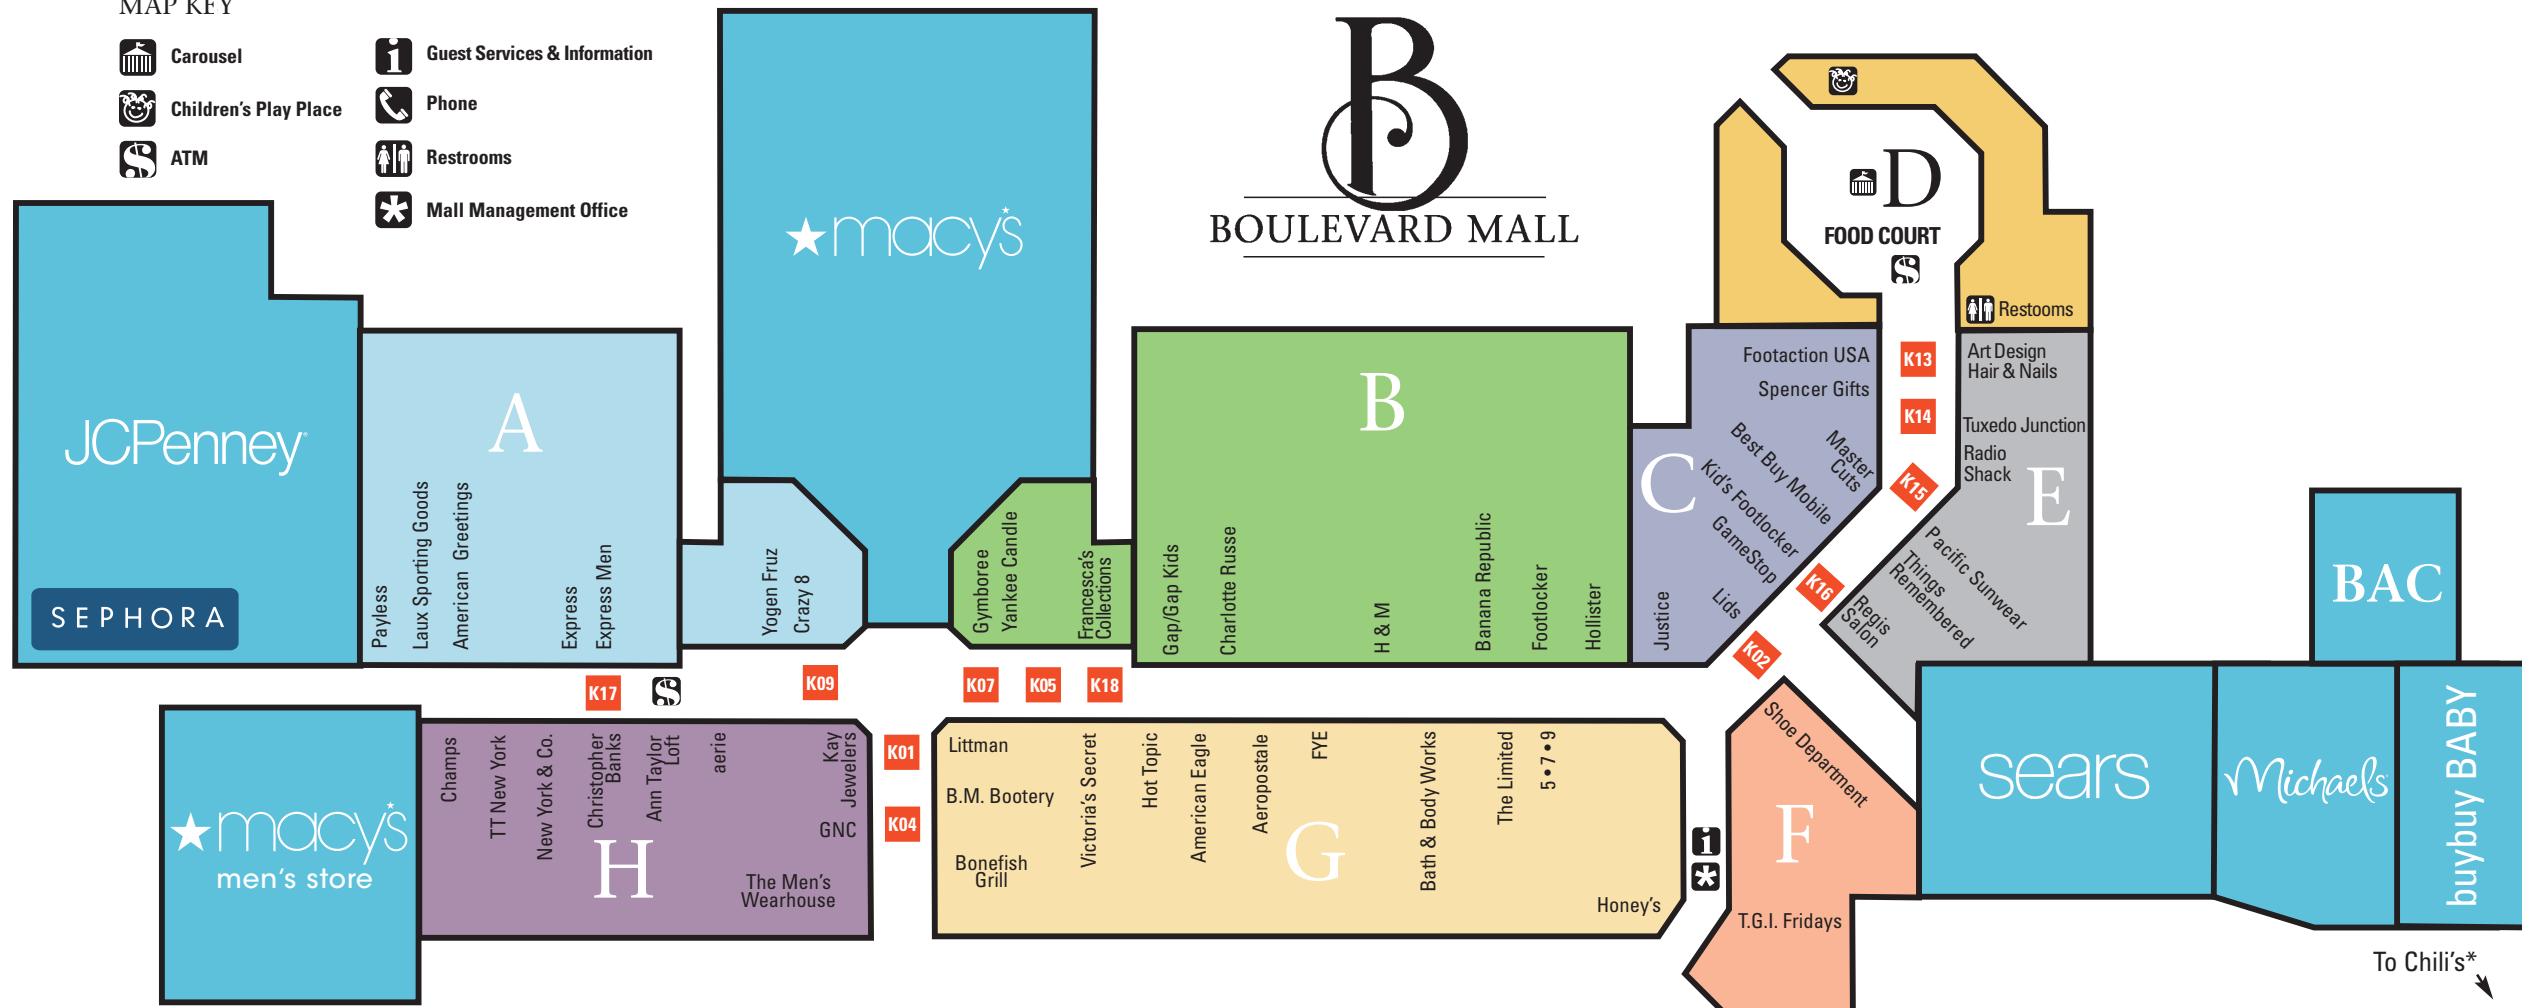

MAP KEY

-  Carousel
-  Children's Play Place
-  ATM
-  Guest Services & Information
-  Phone
-  Restrooms
-  Mall Management Office

- FOOD COURT**
- Bill Gray's D 783-7857
 - Cajun Quarter D 833-7888
 - Charley's Grilled Subs D 832-7600
 - China Max D 834-6261
 - Coffee Time D 235-8614
 - Greek Isles D 835-0109
 - LaRosa NY Pizzeria D 844-8115
 - Subway D 836-6954

- DEPARTMENT STORES**
- JCPENNEY 837-2100
 - MACY'S 837-9400
 - MACY'S MEN'S 837-9400
 - SEARS 446-5100

- WOMEN'S APPAREL**
- erie H 835-4213
 - Ann Taylor Loft H 834-1404
 - Banana Republic B 838-0671
 - Charlotte Russe B 836-2200
 - Christopher & Banks H 831-0013
 - Express A 834-5864
 - Francesca's Collections B Spring '13
 - H&M B Summer '13
 - The Limited G 833-2489
 - New York & Co. H 836-0814
 - 5•7•9 G 835-0732
 - TT New York H 831-8831
 - Victoria's Secret G 837-0752

- MEN'S APPAREL**
- Banana Republic B 838-0671
 - Express Men A 834-5864
 - H&M B Summer '13
 - The Men's Wearhouse H 837-1966
 - Tuxedo Junction E 838-3462

- CHILDREN'S APPAREL**
- Children's Place G 831-3201
 - Crazy 8 A 834-4754
 - Gap Kids B 836-1486
 - Gymboree B 836-0622
 - H&M B Summer '13
 - Justice C 838-1600
 - Kid's Foot Locker C 862-9175

*Adjacent to the Mall